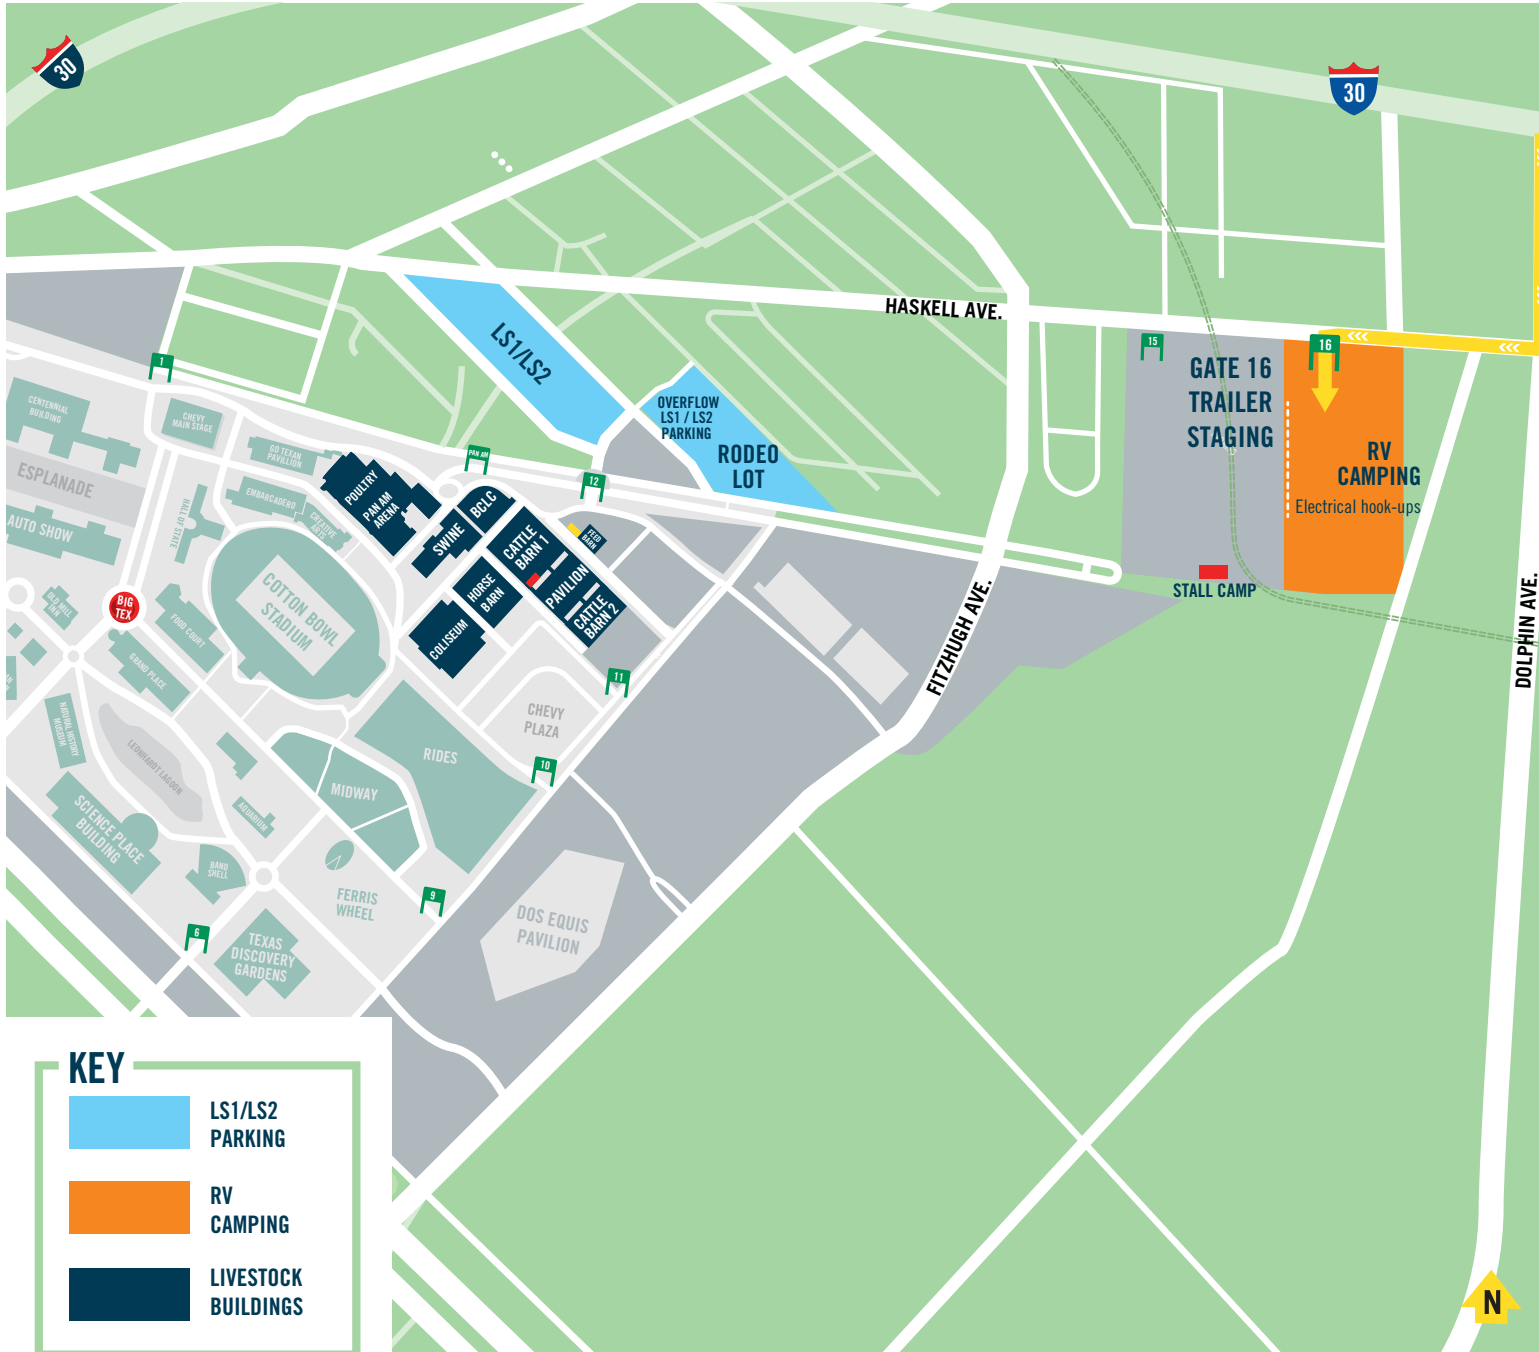

# RODEO OFFSITE RV CAMPING ROUTES:

## BARN TO TRAILER PARKING:

1. Exit I-30 to Dolphin Rd Southbound.
2. Right on Haskell Ave.
3. Left into Gate 16.

4890 Boxwood St  
Dallas, TX 75223

No animals allowed in  
Rodeo RV lot

### KEY

-  LS1/LS2 PARKING
-  RV CAMPING
-  LIVESTOCK BUILDINGS