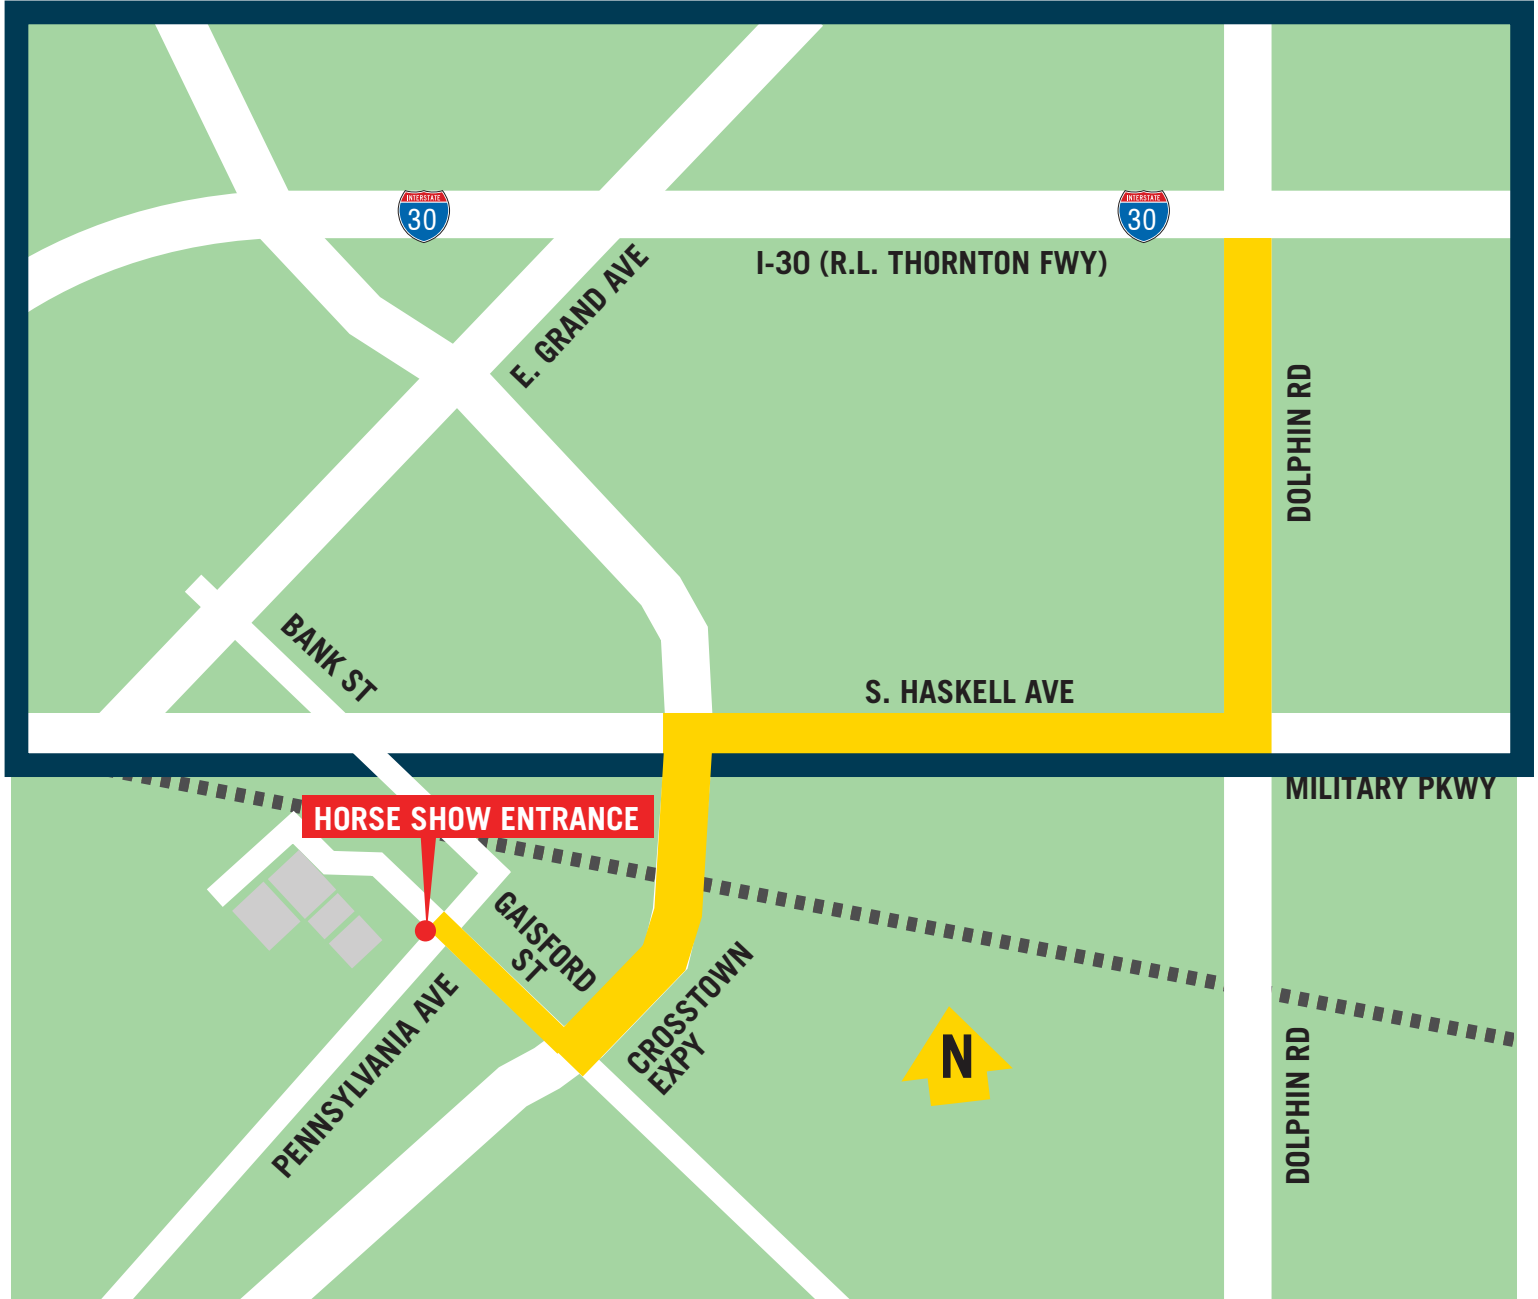

PRE-FAIR EQUINE EVENTS UNLOADING ROUTES

FOR MORE INFORMATION

Office - 214.421.8810

Patty Poe - 817.371.7727

KEY

-  UNAUTHORIZED LOADING ZONE
-  LOADING ZONE
-  UNDESIGNATED AREAS
-  UNLOADING GUIDES

PRE-FAIR

EQUINE EVENT DIRECTIONS

DIRECTIONS

1. Exit Dolphin from I-30
2. Take a Right on Haskell Ave.
3. Take a Left on Crosstown Expy
4. Take a Right on Gaisford St towards gate 12

FOR MORE INFORMATION

Office - 214.421.8810
Patty Poe - 817.371.7727