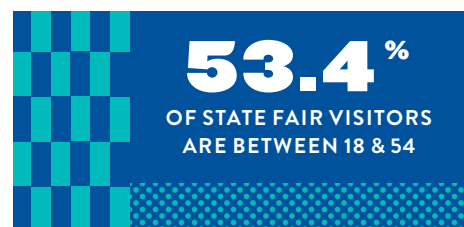

DEMOGRAPHICS ★

THE FAIR HAS CONSISTENT AND HIGHLY DIVERSE ATTENDANCE

The State Fair of Texas attendees are as diverse as the Fair itself. Fair fans come from all walks of life. They span all age ranges and backgrounds. The State Fair of Texas utilized a variety of methodologies to create our fairgoer demographics including customer satisfaction surveys and Placer.ai.

AGE

UNDER 18 - 26%
 18 TO 34 - 27%
 35 TO 54 - 27%
 55 TO 60+ - 17%
 75+ - 3%

GENERATION

22% GEN ALPHA
 15% GEN Z
 24% MILLENNIALS
 19% GEN X
 17% BABY BOOMERS
 3% SILENT & GREATEST

RADIUS

79% VISITORS LIVE WITHIN 100 MILES FROM FAIR PARK