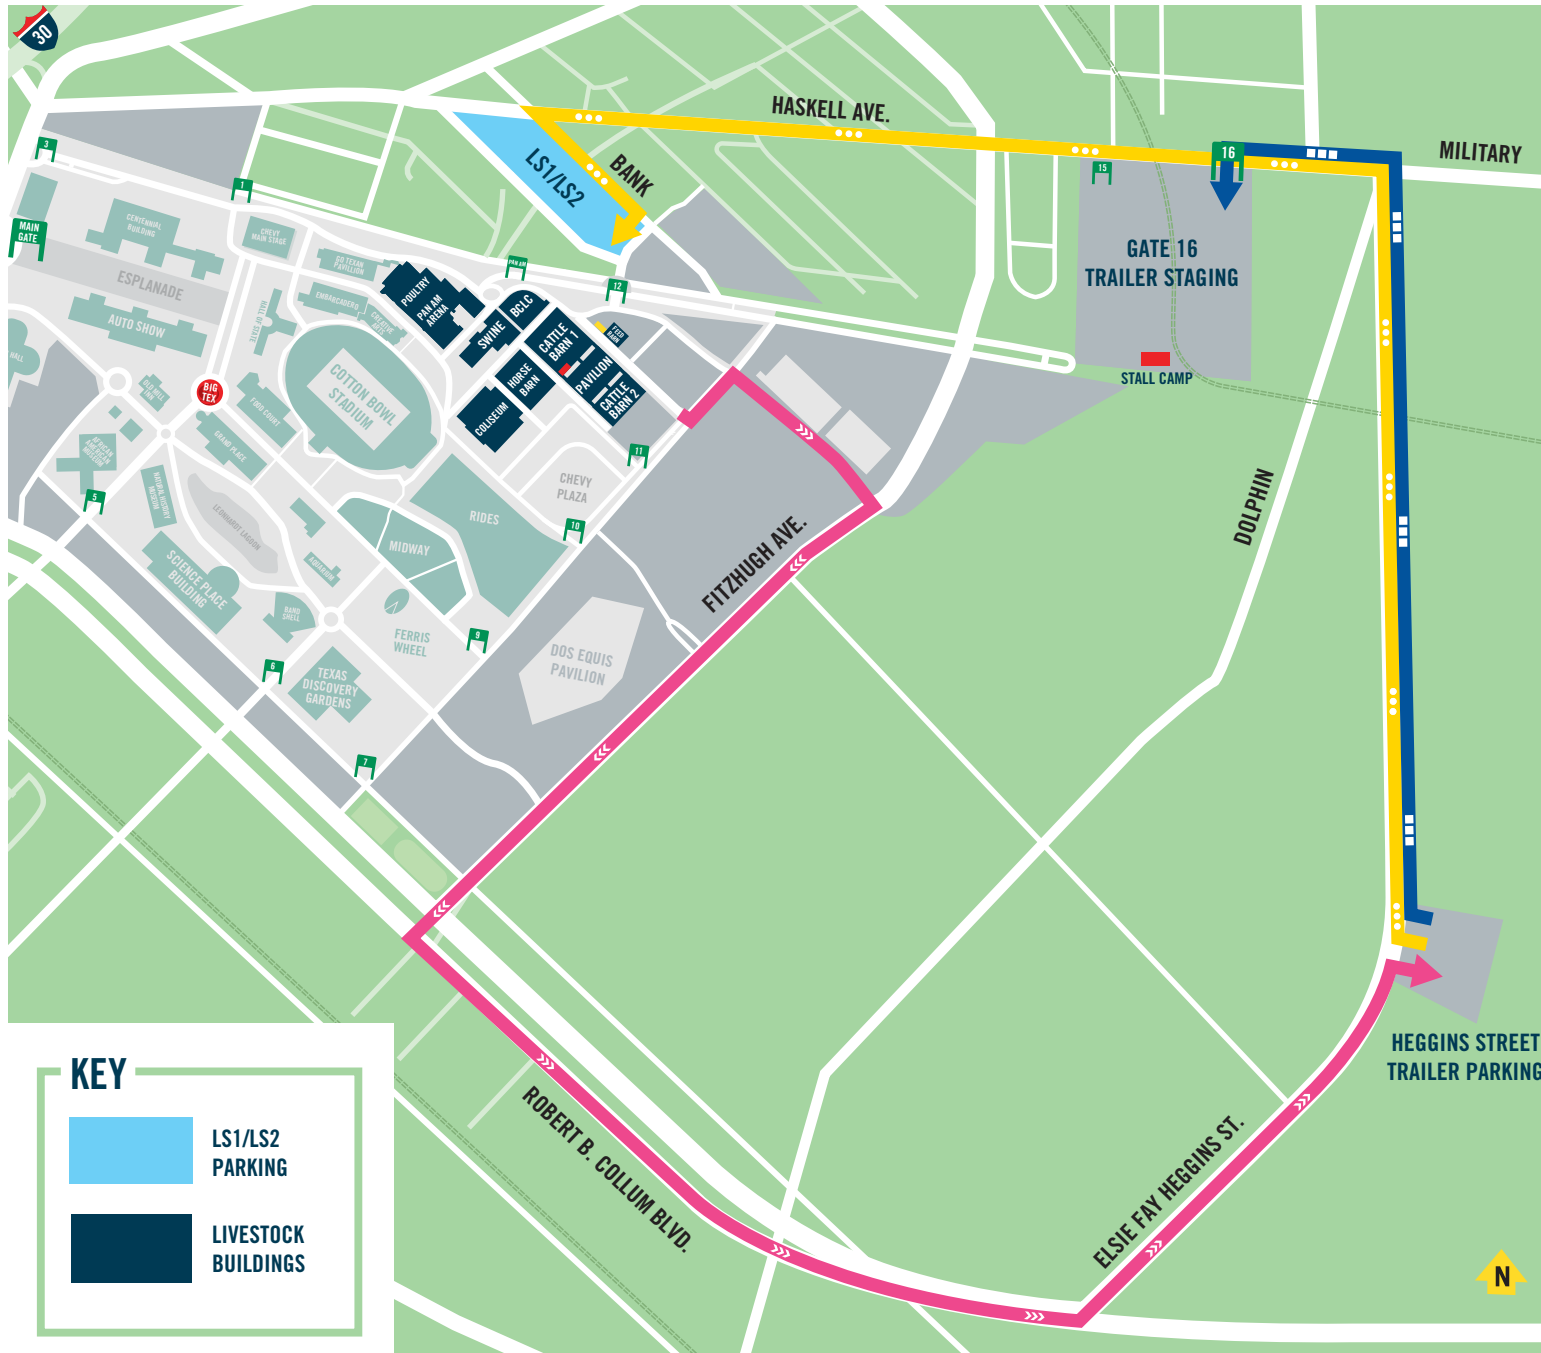

LIVESTOCK OFFSITE TRAILER PARKING ROUTES:

BARN TO TRAILER PARKING:

1. Exit grounds, turn right on Gaisford Street.
2. Right on S. Fitzhugh Ave.
3. Left on Robert B. Cullum Blvd.
4. Left on Elsie Faye Heggins Street.
5. Trailer Lot will be to the right.

**4600 Elsie Faye Heggins Street
Dallas, Texas 75210**

TRAILER PARKING TO LS1/LS2 EXHIBITOR PARKING:

1. Exit trailer lot, right on Elsie Faye Heggins Street.
2. Left on Haskell Ave.
3. Left on Bank Street.

**1499 Bank Street,
Dallas, Texas 75223**

TRAILER LOT TO GATE 16 FOR LOAD OUT:

1. Exit trailer lot, right on Elsie Faye Heggins Street.
2. Left on Haskell Ave.
3. Left into Gate 16.

**4890 Boxwood St
Dallas, TX 75223**