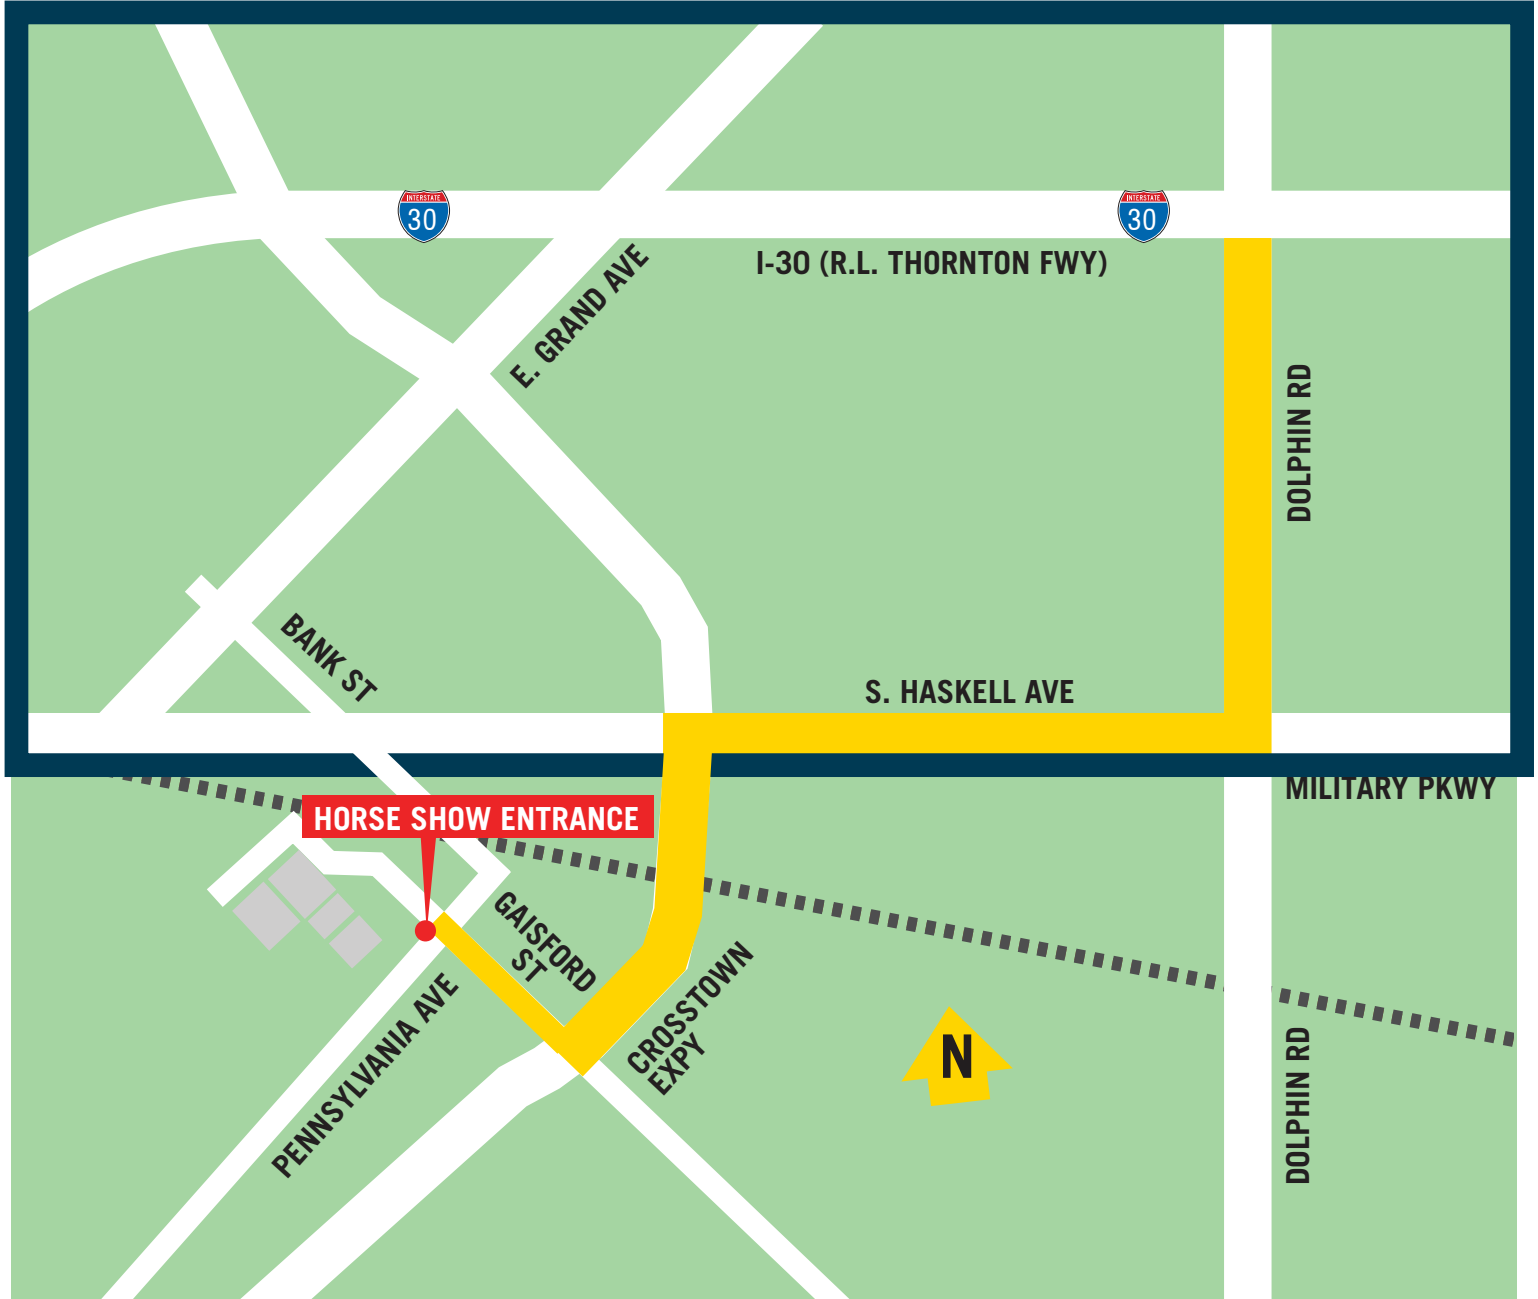

## KEY

-  UNAUTHORIZED LOADING ZONE
-  LOADING ZONE
-  UNDESIGNATED AREAS
-  UNLOADING GUIDES

## DIRECTIONS

1. Exit Dolphin from I-30
2. Take a Right on Haskell Ave.
3. Take a Left on Crosstown Expy
4. Take a Right on Gaisford St towards gate 12