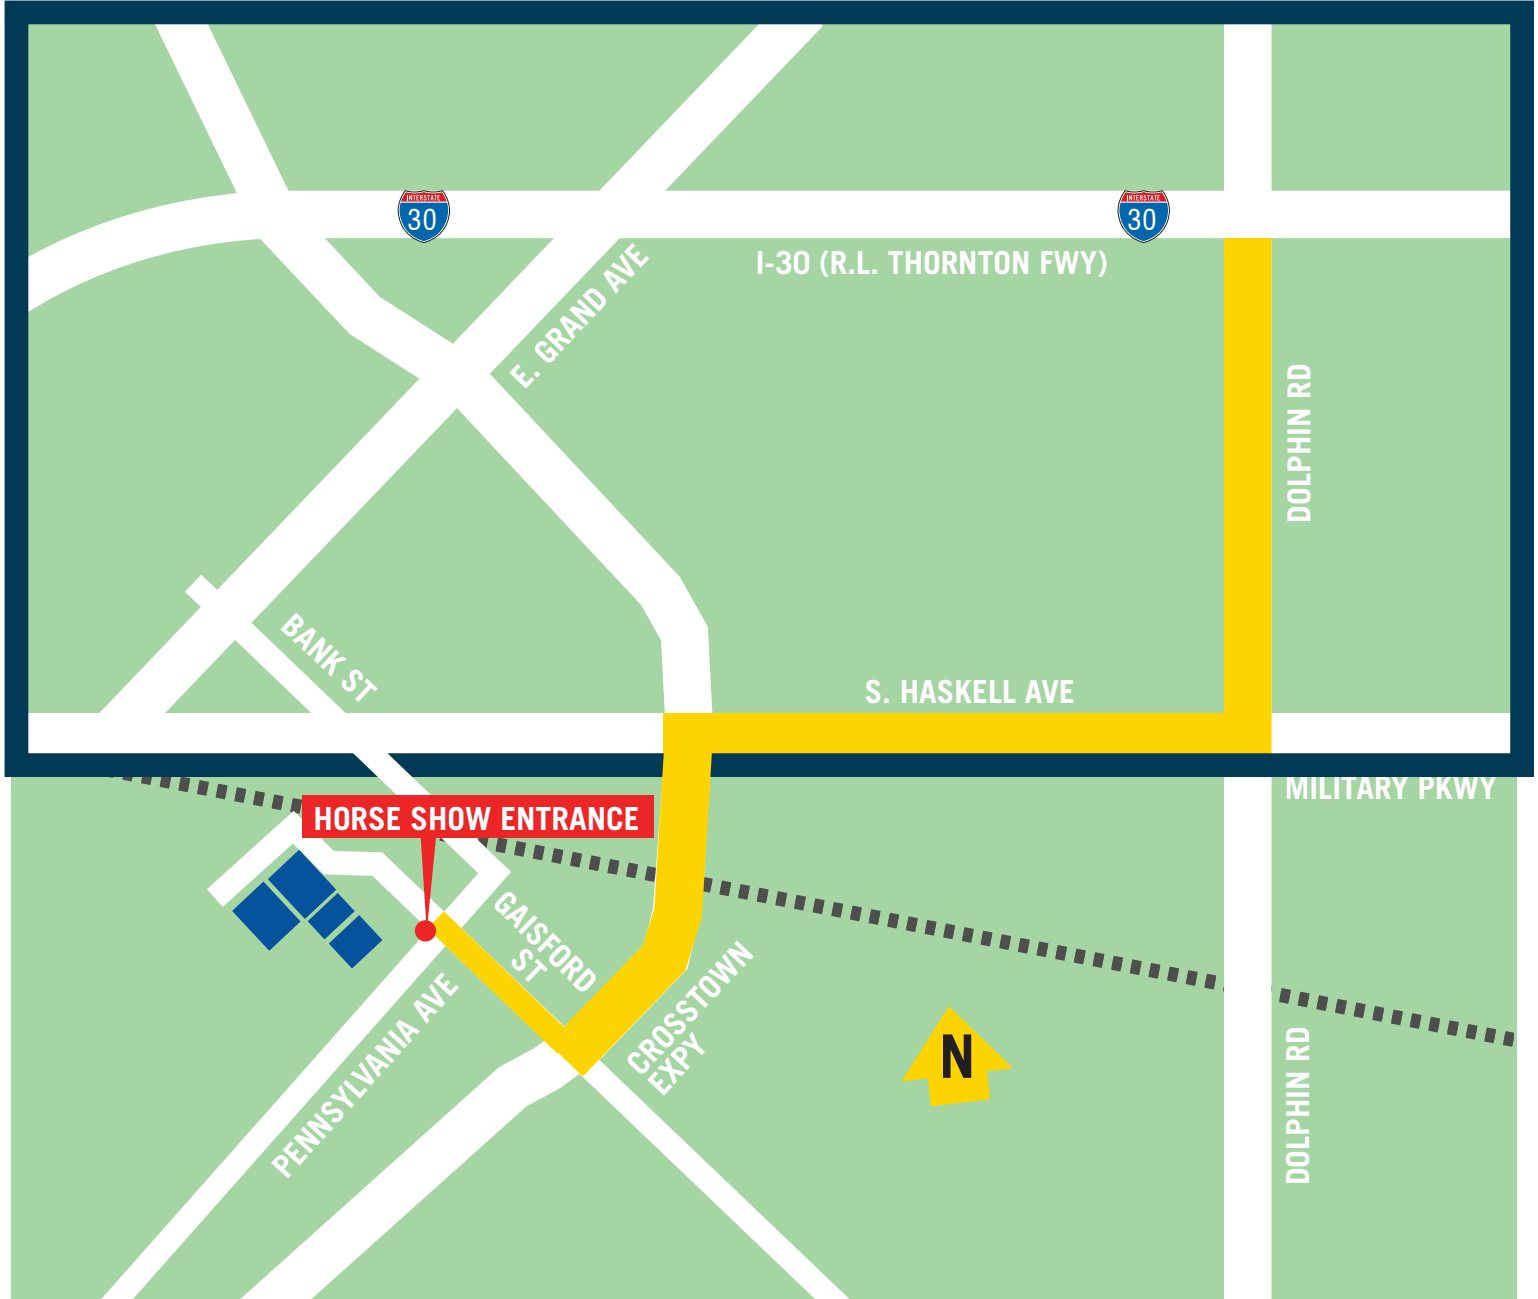

## DIRECTIONS

1. Exit Dolphin from I-30
2. Take a Right on Haskell Ave.
3. Take a Left on Crosstown Expy
4. Take a Right on Gaisford St towards gate 12

## KEY

-  UNAUTHORIZED LOADING ZONE
-  LOADING ZONE
-  UNDESIGNATED AREAS
-  UNLOADING GUIDES