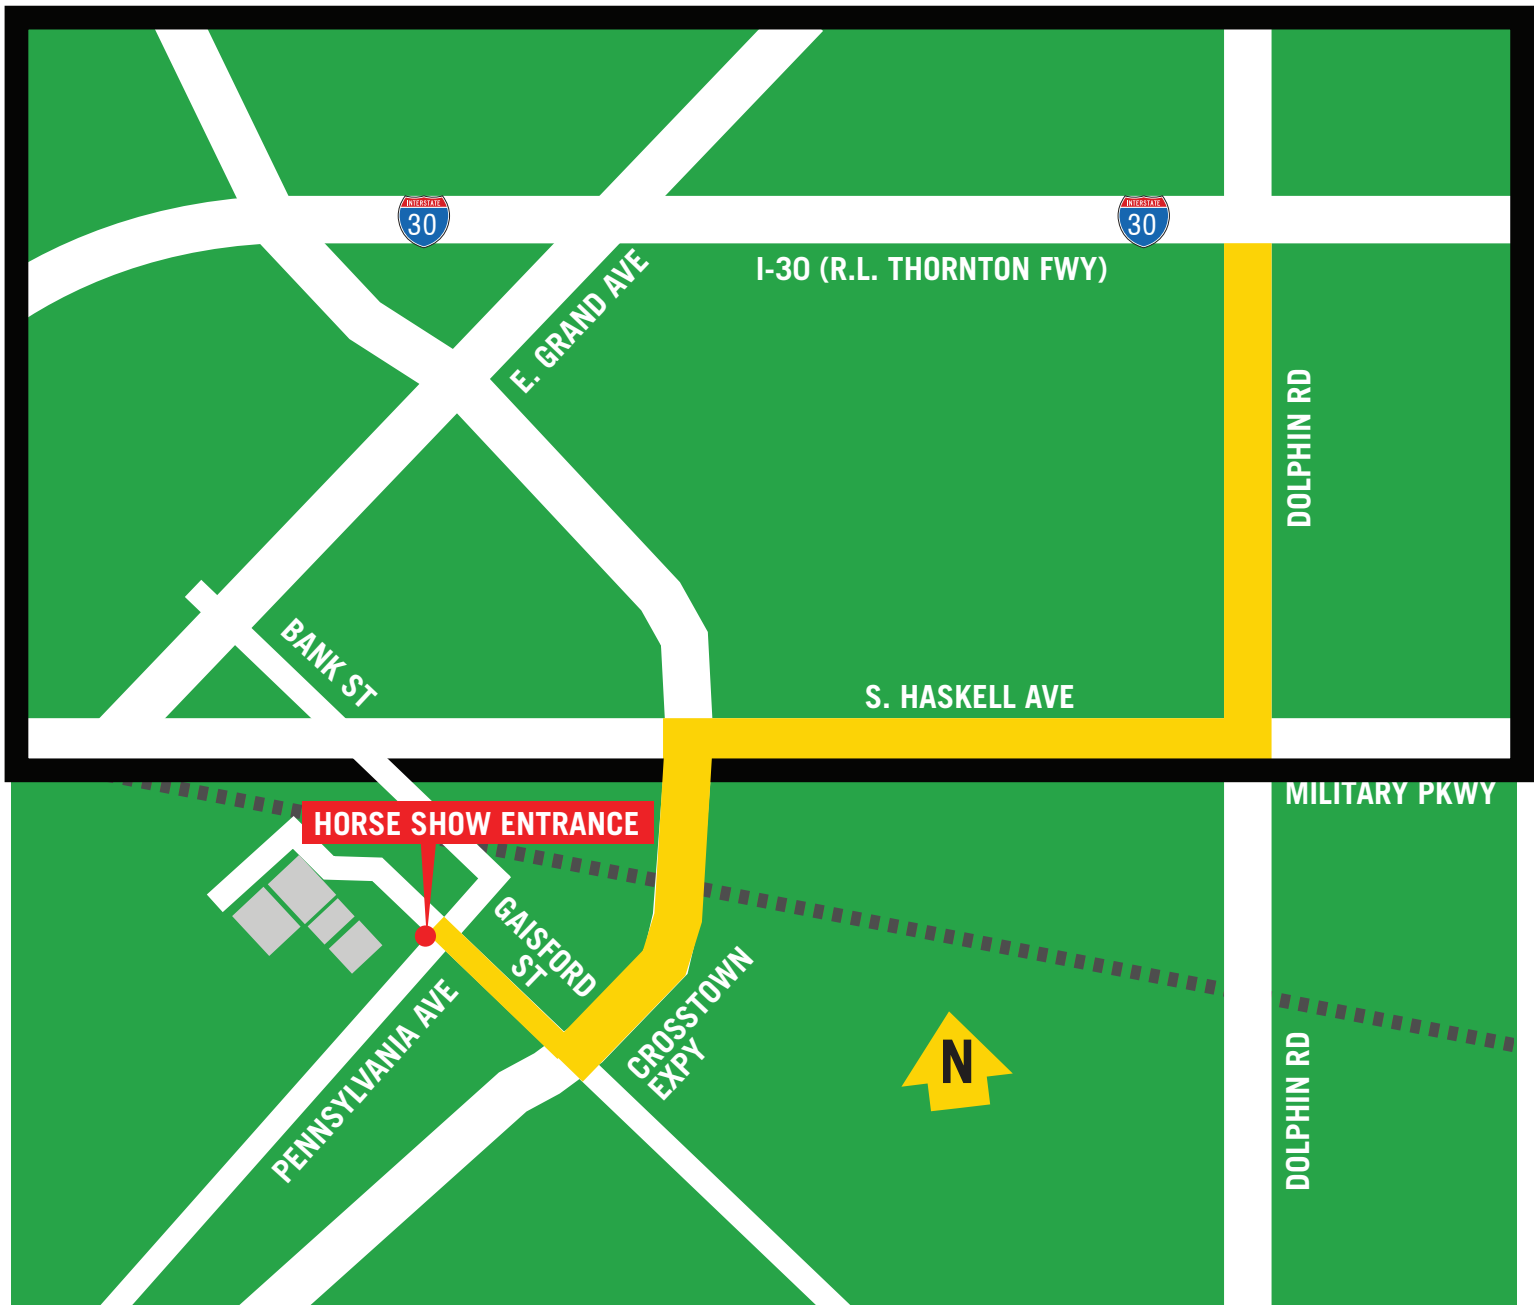

PRE-FAIR HORSE SHOW UNLOADING ROUTES

KEY

-  UNAUTHORIZED LOADING ZONE
-  LOADING ZONE
-  UNDESIGNATED AREAS
-  UNLOADING GUIDES

PRE-FAIR HORSE SHOW DIRECTIONS

DIRECTIONS

1. Exit Dolphin from I-30
2. Take a Right on Haskell Ave.
3. Take a Left on Crosstown Expy
4. Take a Right on Gaisford St towards gate 12