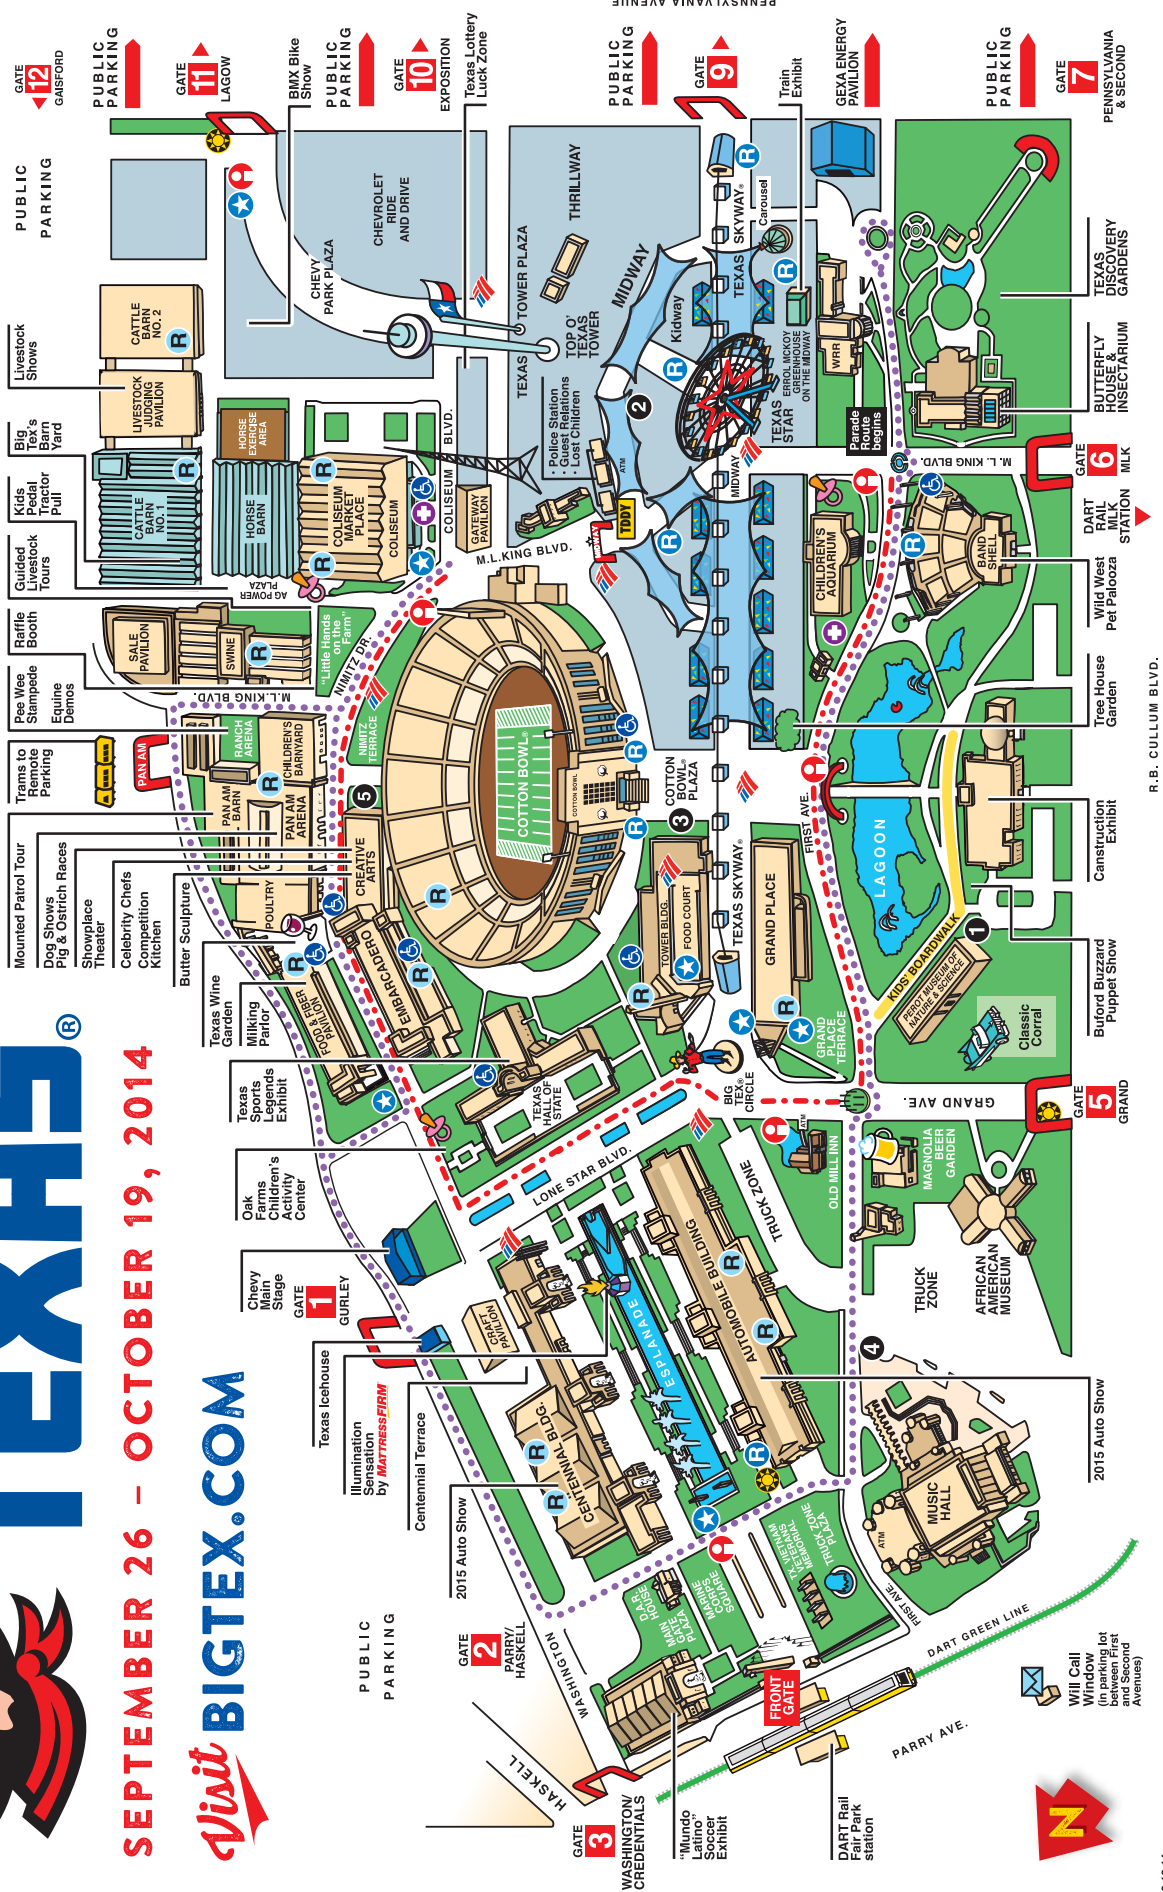

Will Call Window located between First and Second (Avenues)