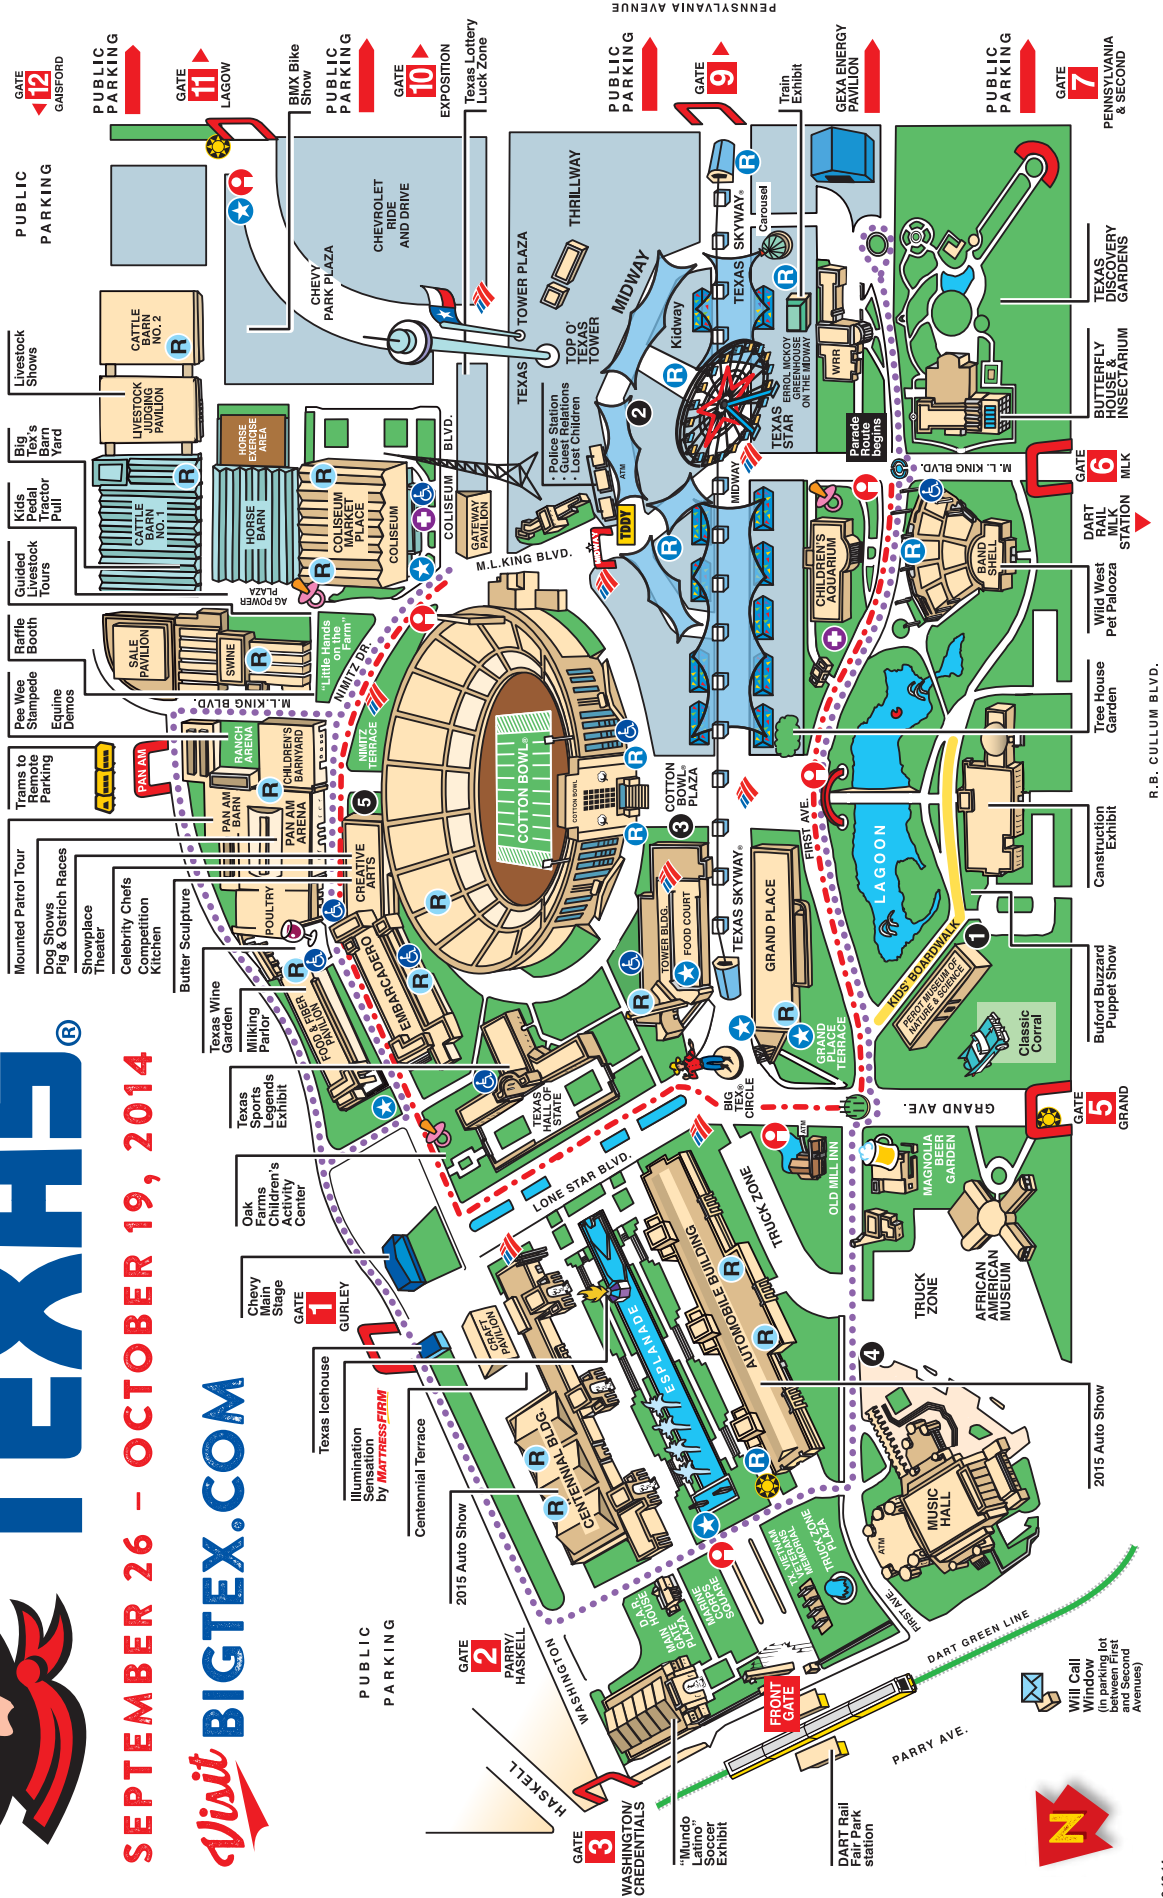

Will Call Window located between First and Second (Avenues)