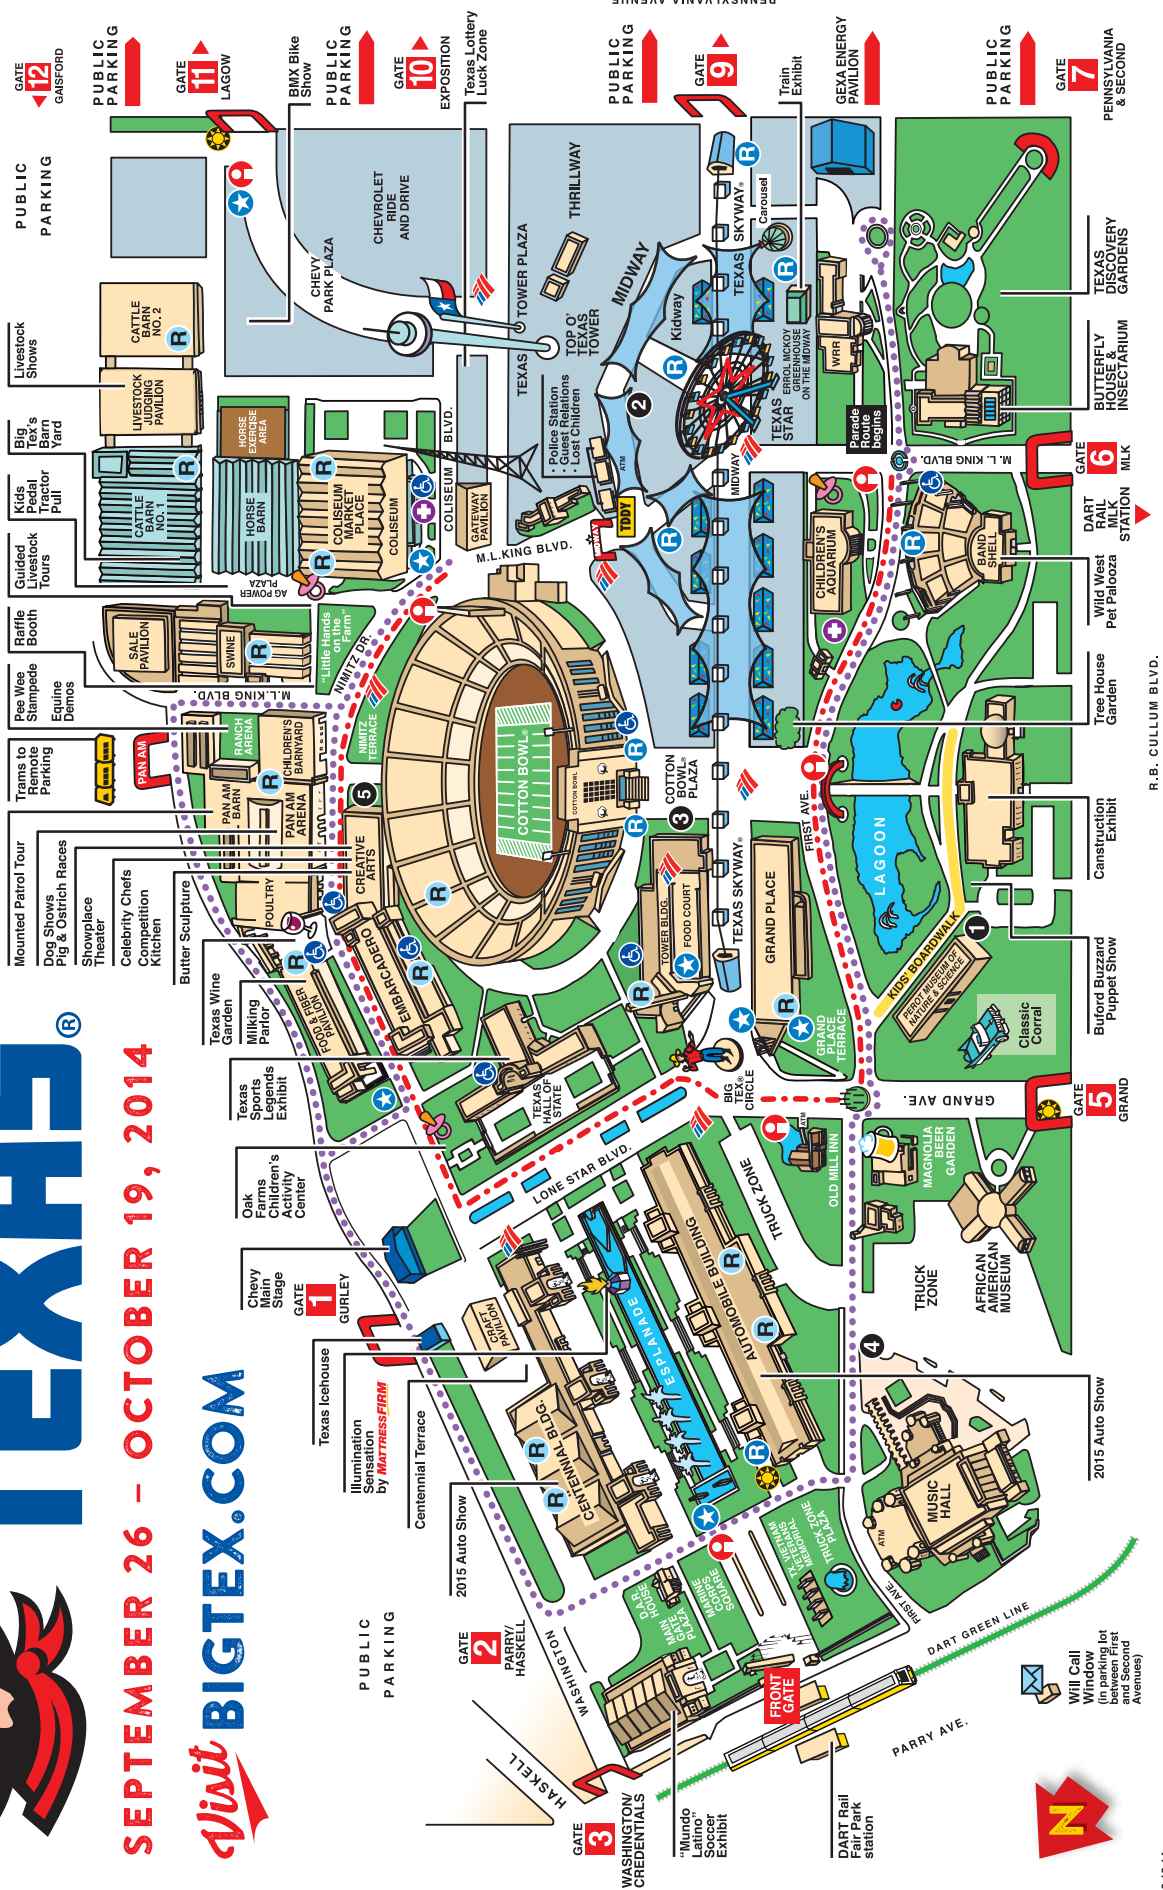

Will Call Window located between First and Second (Avenues)