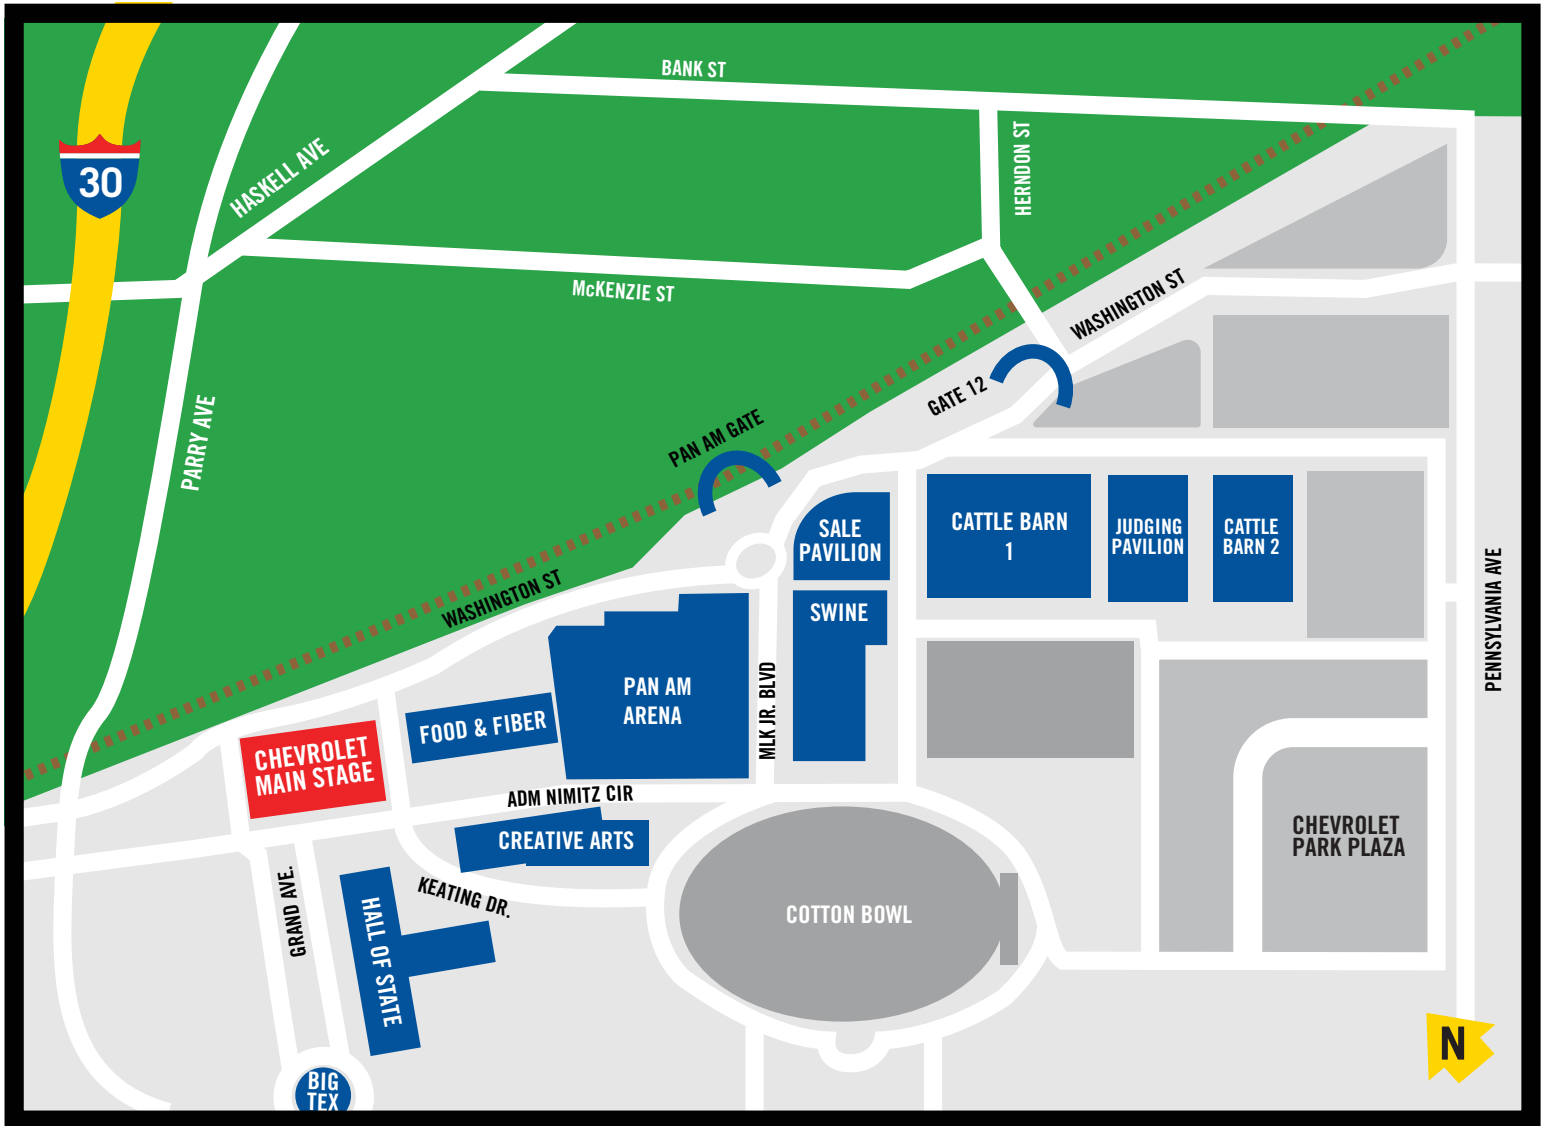

AG AWARENESS DAY MAP

Tuesday, October 11, 2016

SCHEDULE

8:00 am

Registration/Food Drive

(must have can of food to get in)

8:30 a.m.-12:00 p.m.

AgriQuest

11:30 a.m.-12:30 p.m.

Bart Crow

Chevy Main Stage

12:30-1:00 p.m.

Officer Recognition and

Awards

Chevy Main Stage