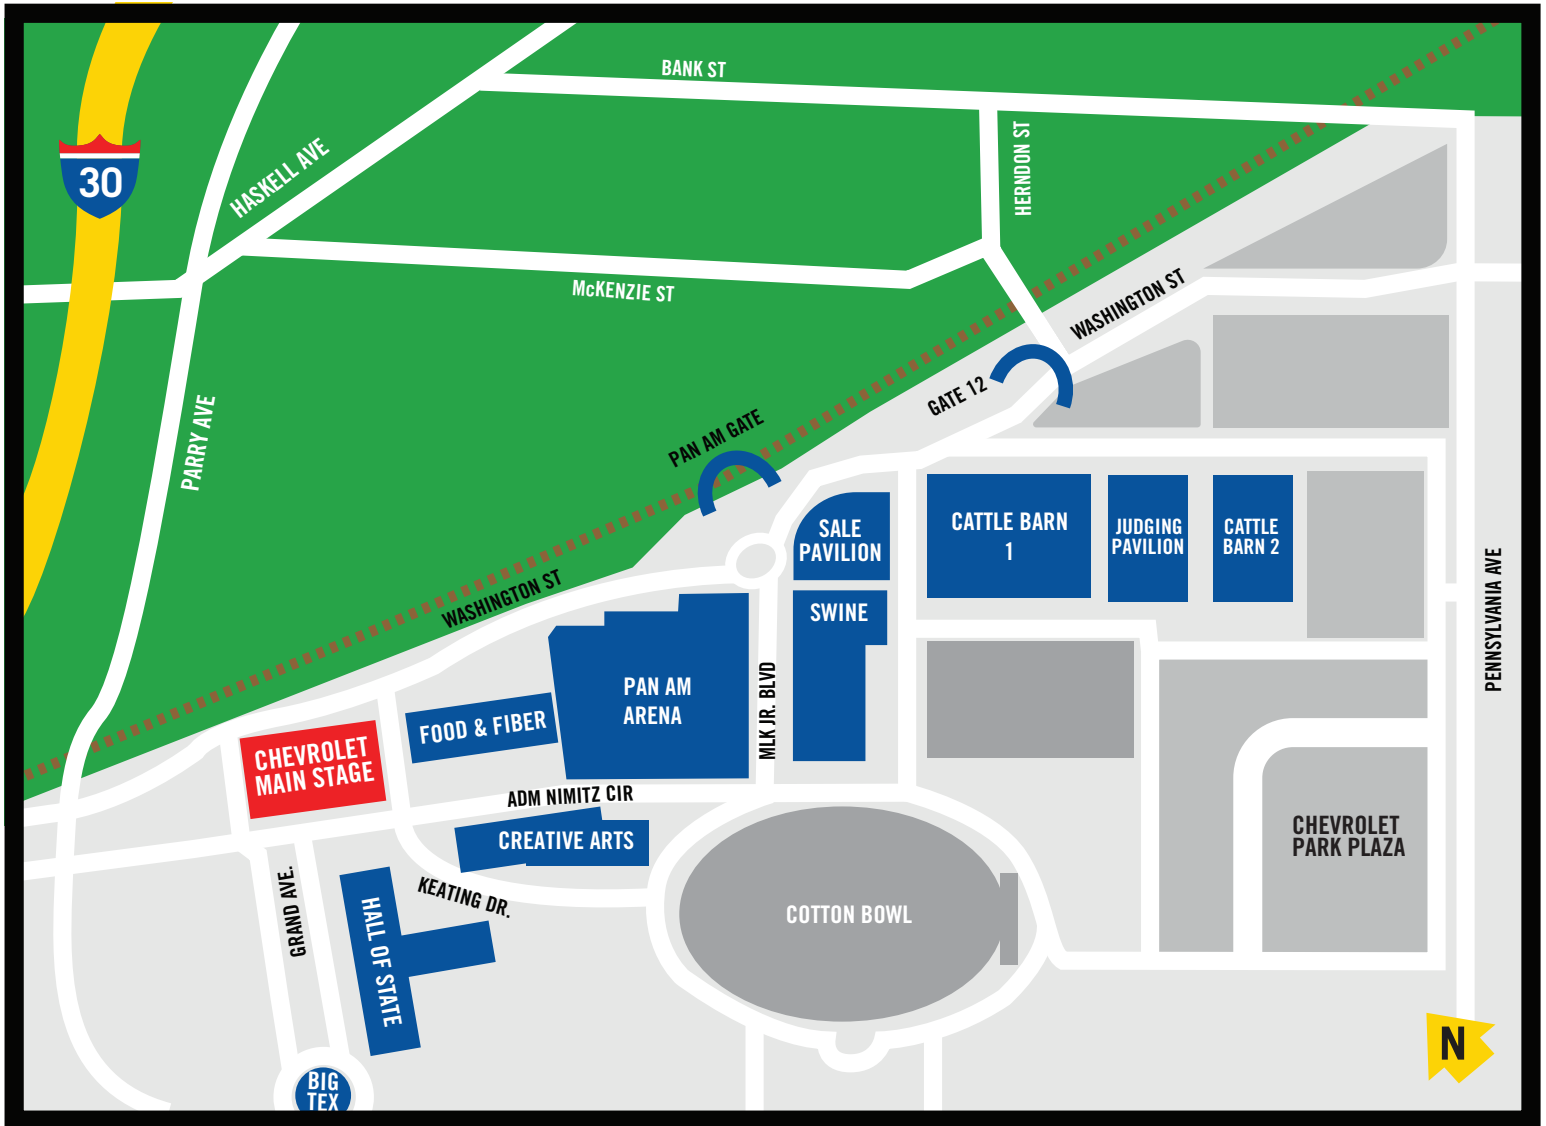

AG AWARENESS DAY MAP

SCHEDULE

8:00 am

Ag Awareness Day Opens

*Gate 15 Canned Food Drive Registration (ticket and Agriquest pick-up)

11-11:30 am

AgriQuest Submission Chevrolet Main Stage

12 Noon

**Ag Awareness Day Celebration
Chevrolet Main Stage**

- State Officer Recognition
- Food Drive Awards
- AgriQuest Awards
- Concert with special guest

(Stay tuned we will announce our headliner on September 8th)