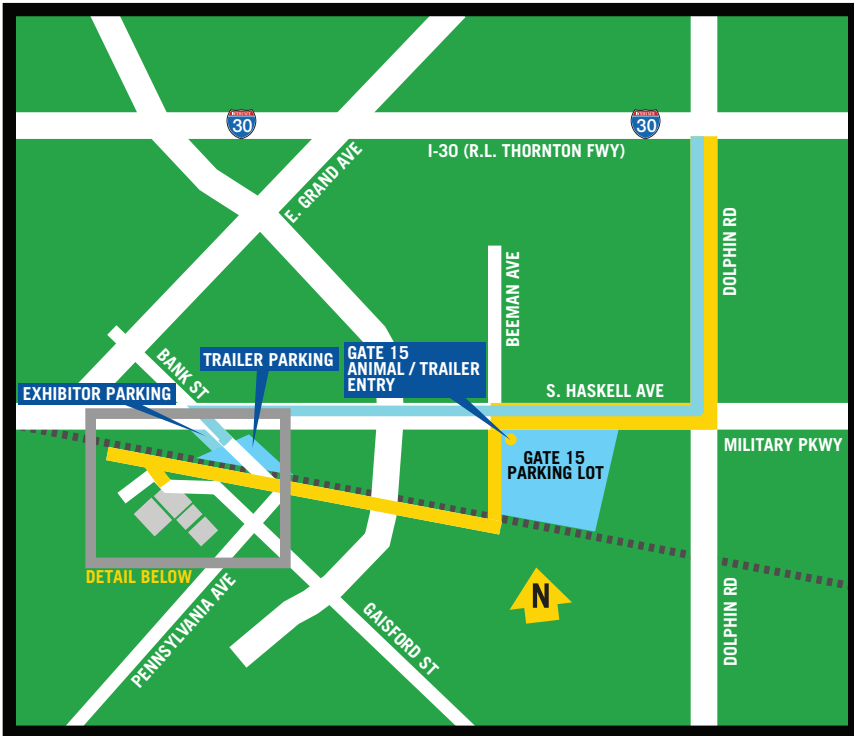

LIVESTOCK UNLOADING PROCESS

All Animals & Trailers

- Enter Gate 15 during the 24-day run of the State Fair
- Exit 49B (Dolphin Rd.) off I-30.

Livestock Exhibitor Parking

- Livestock exhibitor parking lot at Bank St. (Access from Haskell Ave.)
- Vehicle pass valid for vehicle only.
- Admission pass required for each person.

KEY

- UNAUTHORIZED LOADING ZONE
- LOADING ZONE
- UNDESIGNATED AREAS
- UNLOADING GUIDES
- EXHIBITOR PARKING GUIDES