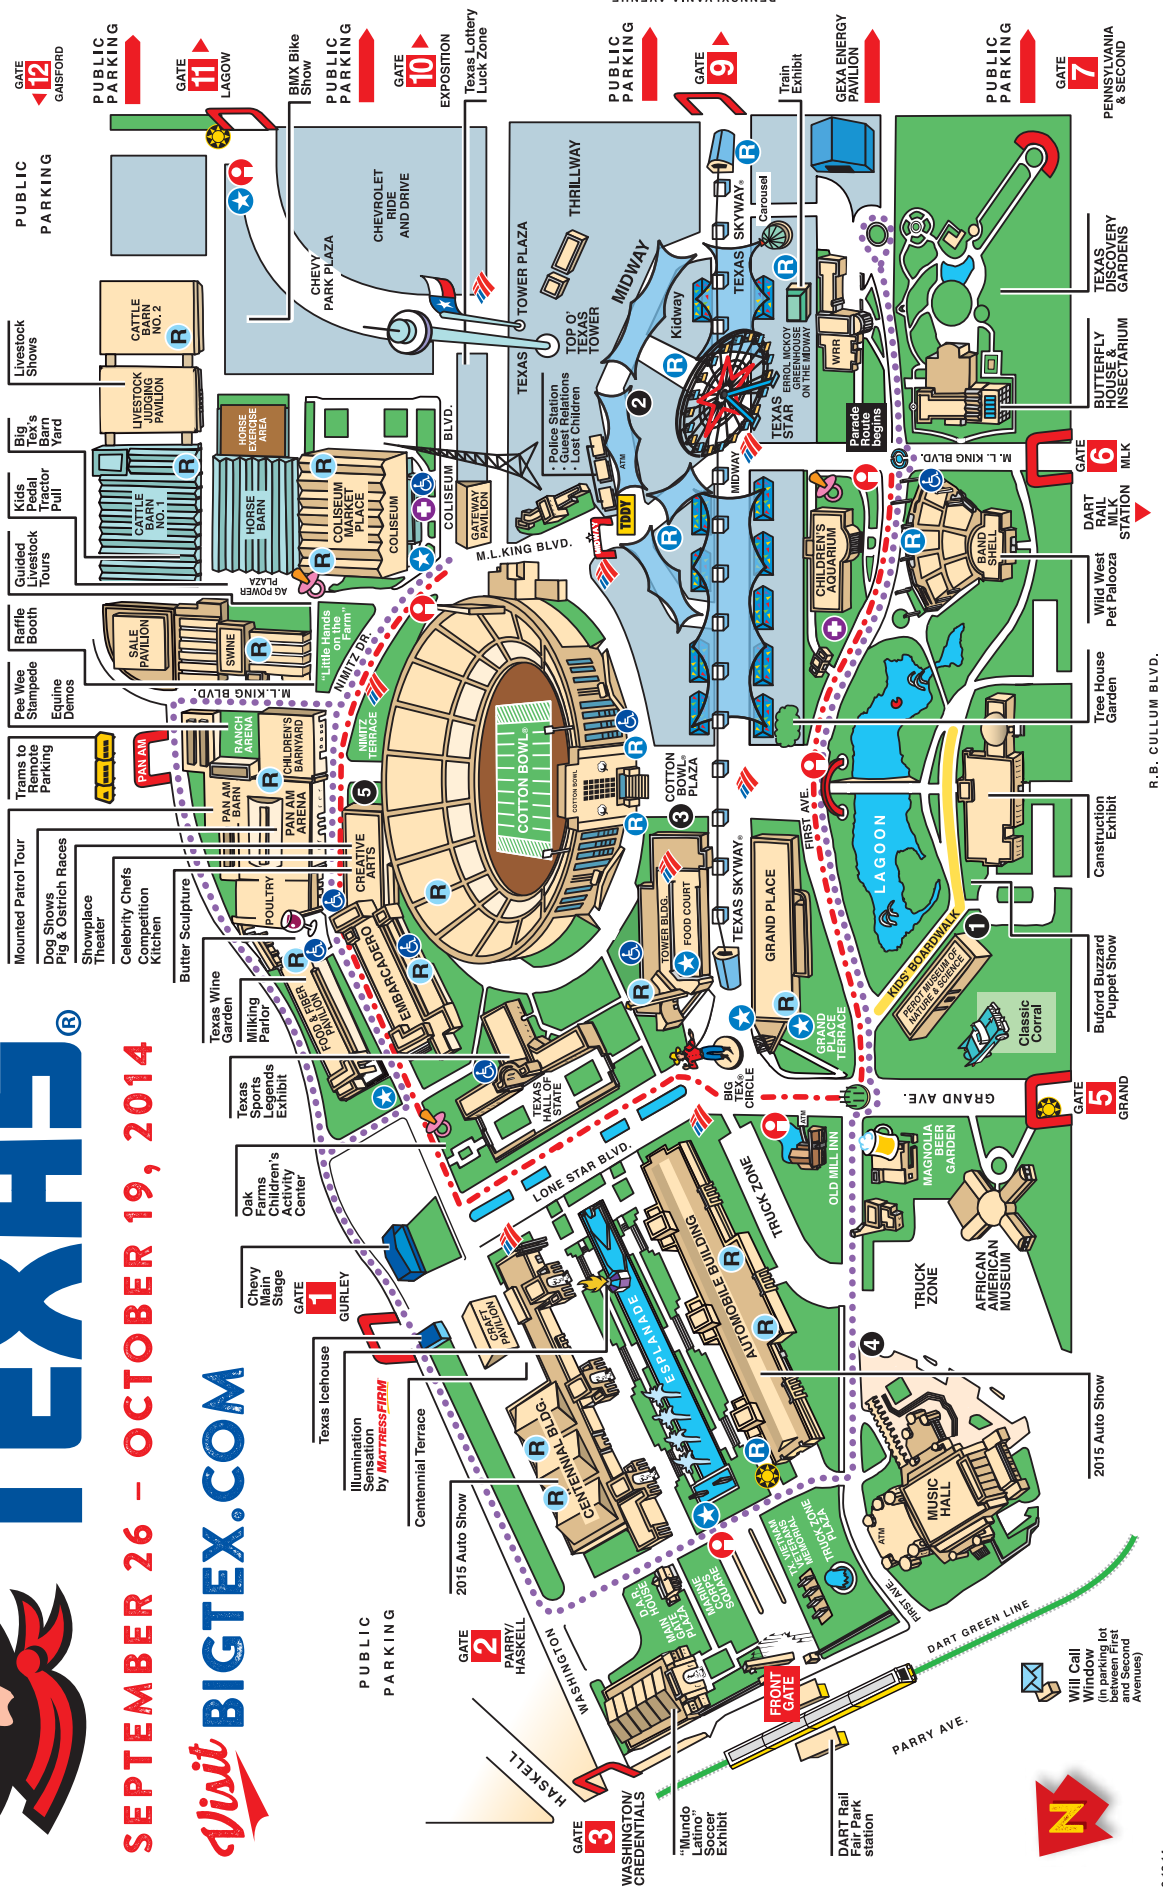

Will Call Window located between First and Second (Avenues)