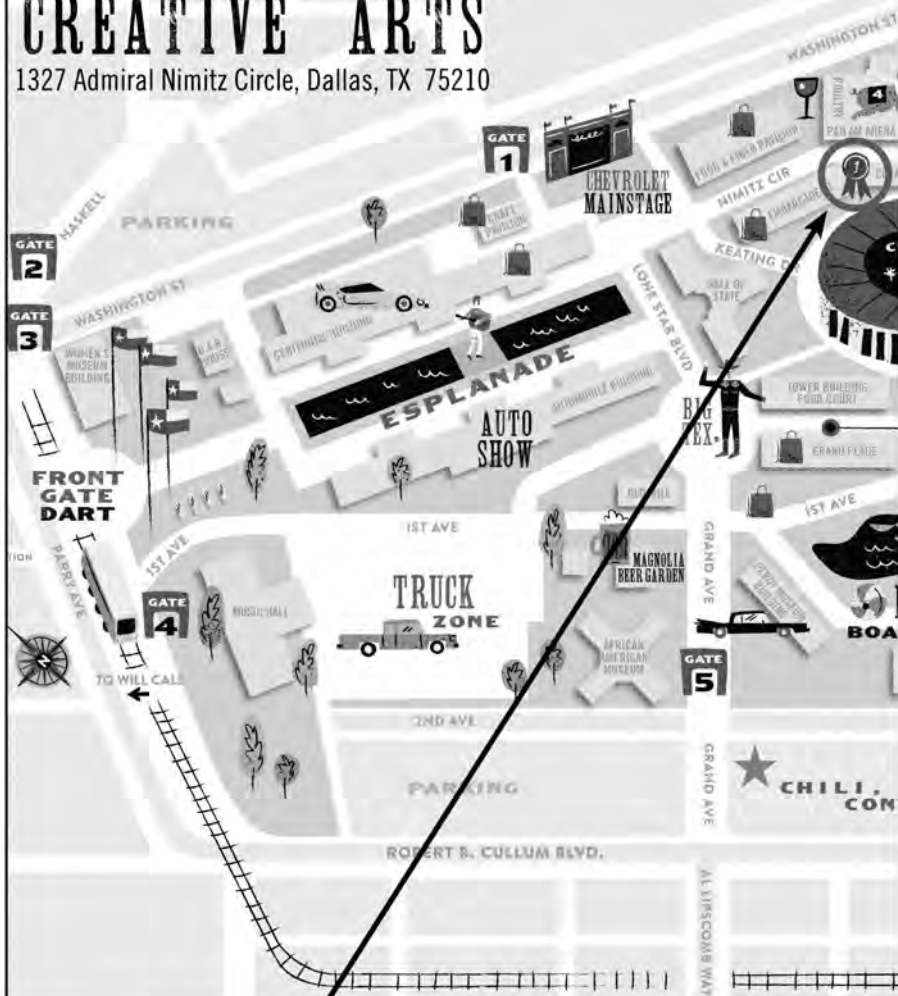

STATE FAIR OF TEXAS[®] CREATIVE ARTS

1327 Admiral Nimitz Circle, Dallas, TX 75210

REGISTER AND PICK-UP ENTRIES
BEFORE AND AFTER THE STATE FAIR
AT THE CREATIVE ARTS BUILDING.