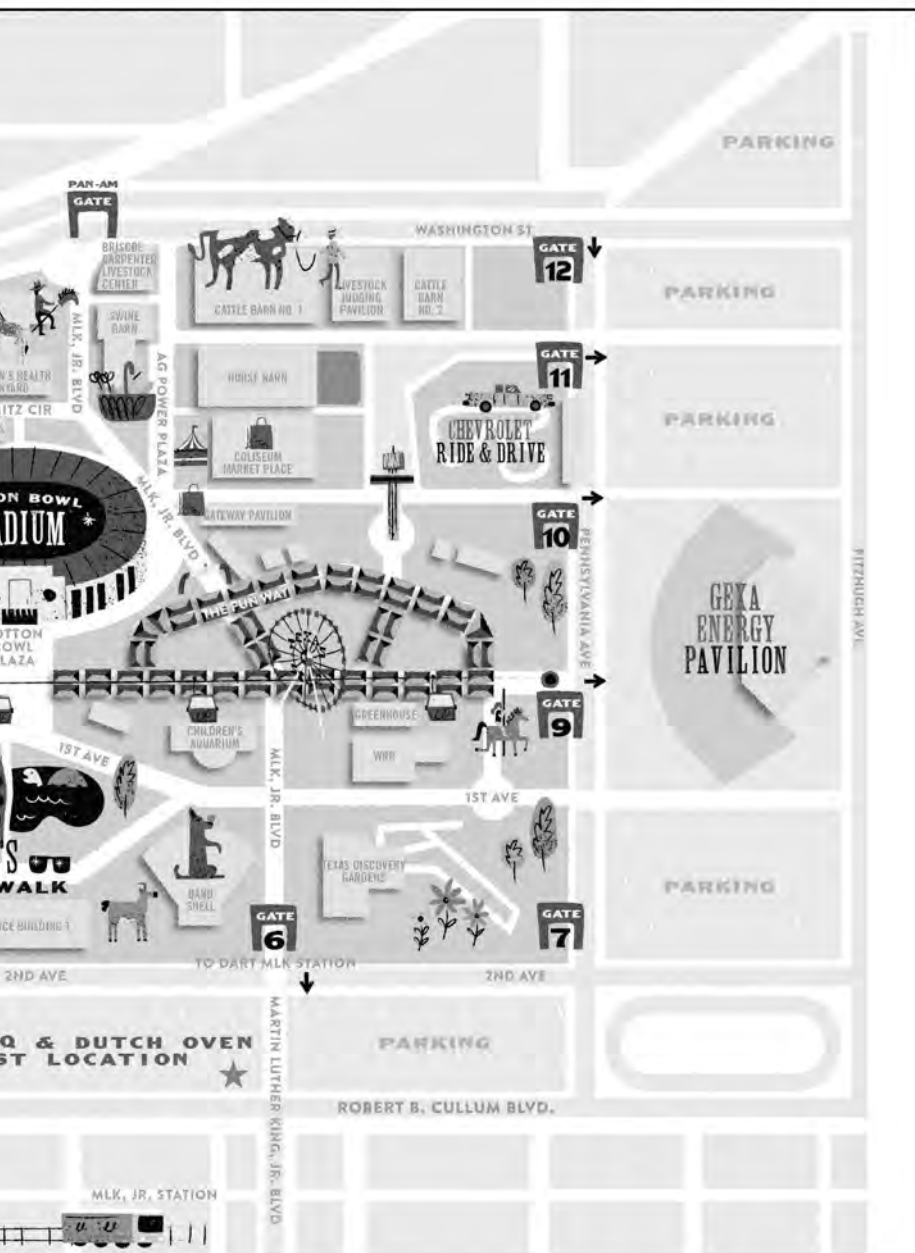

STATE FAIR OF TEXAS® CREATIVE ARTS

1327 Admiral Nimitz Circle, Dallas, TX 75210

REGISTER AND PICK-UP ENTRIES
BEFORE AND AFTER THE STATE FAIR
AT THE CREATIVE ARTS BUILDING.

★ THE 2016 CHILI, BBQ, AND DUTCH OVEN CONTESTS WILL BE HELD IN THE GATE 5/6 PARKING LOT.